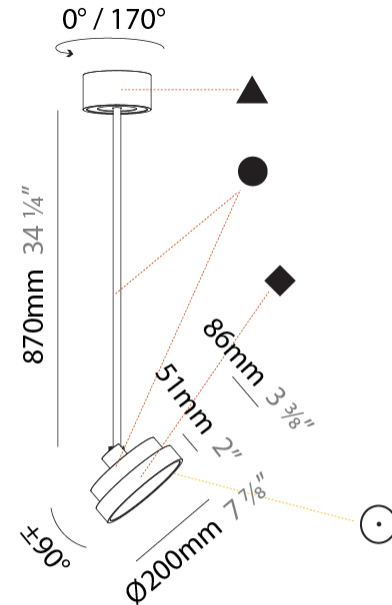

GENERAL

Series: Sign Diva Flex
Subseries: Sign Diva Flex
Partner: Prolicht
Division: Architectural
Installation: Suspension
Product Type: Pendant
Mounting Location: Ceiling
Light Distribution: Adjustable

PHYSICAL

Shape: Round
Diameter (mm): 200
Diameter (in): 7 7/8
Height (mm): 870
Depth (mm): 86
Height (in): 34 1/4
Depth (in): 3 3/8
Weight (kg): 2.007
Weight (lbs): 4.42
Diffuser: PMMA - Opal / Micro-Prism / Sparkling Secret / Vintage Industrial
Fixture Finish: SSR / BKV / CWI / CRY / HAB / UFT / ITA / RUA / FTG / MYG / LOD / PUS / FRO / FUP / KIA / POP / BLS / SPG / MEY / GOH / CHC / COM / ABZ / JAG / OBR / MOS / ROR
Fixture Material: PMMA / Extruded Aluminum / Steel

ELECTRICAL

Lamp Type: LED (Zhaga Standard)
Input Wattage (W): 12.1
Total Output Wattage (W): 11
Dimming: Tri-Mode (Non-Dimming and Phase Dimming (120Vac only) and 0-10V Dimming)
Driver Included: Yes
Driver Location: Integrated
Driver Type: Constant Current - Universal
Driver Class: Class 2
Input Voltage (V): 120 - 277
Constant Current (MA): 350

LED

Color Temperature (*K): 2700 / 3000 / 3500 / 4000
Max. Delivered Lumen (lm): 836 / 895 / 902 / 921
Nominal Lumen (lm): 1280 / 1370 / 1382 / 1410
CRI: >90 CRI
Lamp Life (hrs): 50000

OPTICAL

Adjustability: Rotational 170°; Tilt 90°

RATINGS AND CERTIFICATIONS

Certified By: Certified for North American Standards
IP rating: IP20