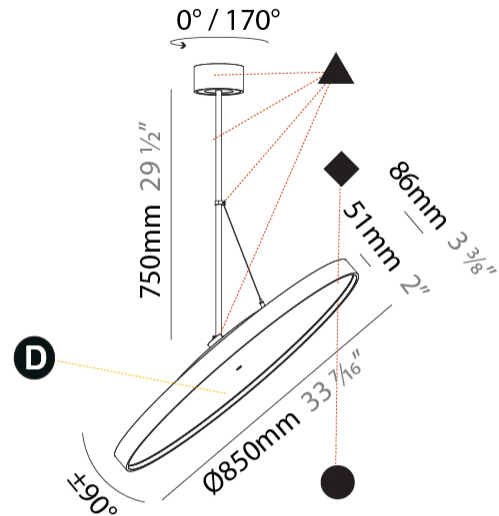

GENERAL

Series: Sign Diva Flex
Subseries: Sign Diva Flex Korona
Partner: Prolicht
Division: Architectural
Installation: Suspension
Product Type: Pendant
Mounting Location: Ceiling
Light Distribution: Adjustable

PHYSICAL

Diameter (mm): 850
Diameter (in): 33 7/16
Height (mm): 870
Height (in): 34 1/4
Weight (kg): 9
Weight (lbs): 19.8
Diffuser: PMMA - Opal / Micro-Prism / Sparkling Secret / Vintage Industrial
Fixture Finish: SSR / BKV / CWI / CRY / HAB / UFT / ITA / RUA / FTG / MYG / LOD / PUS / FRO / FUP / KIA / POP / BLS / SPG / MEY / GOH / CHC / COM / ABZ / JAG / OBR / MOS / ROR
Fixture Material: PMMA / Extruded Aluminum / Steel

ELECTRICAL

Lamp Type: LED (Zhaga Standard)
Input Wattage (W): 96.8
Total Output Wattage (W): 76.8
Dimming: Tri-Mode (Non-Dimming and Phase Dimming (120Vac only) and 0-10V Dimming)
Driver Included: Yes
Driver Location: Integrated
Driver Type: Constant Current - Universal
Driver Class: Class 2
Input Voltage (V): 120 - 277
Constant Current (MA): 600

LED

Color Temperature (°K): 2700 / 3000 / 3500 / 4000
Max. Delivered Lumen (lm): 9094 / 9806 / 11385 / 13736
Nominal Lumen (lm): 10753 / 11596 / 13461 / 13736
CRI: >90 CRI
Lamp Life (hrs): 50000

OPTICAL

Adjustability: Rotational 170°; Tilt 90°

RATINGS AND CERTIFICATIONS

Certified By: Certified for North American Standards
IP rating: IP20