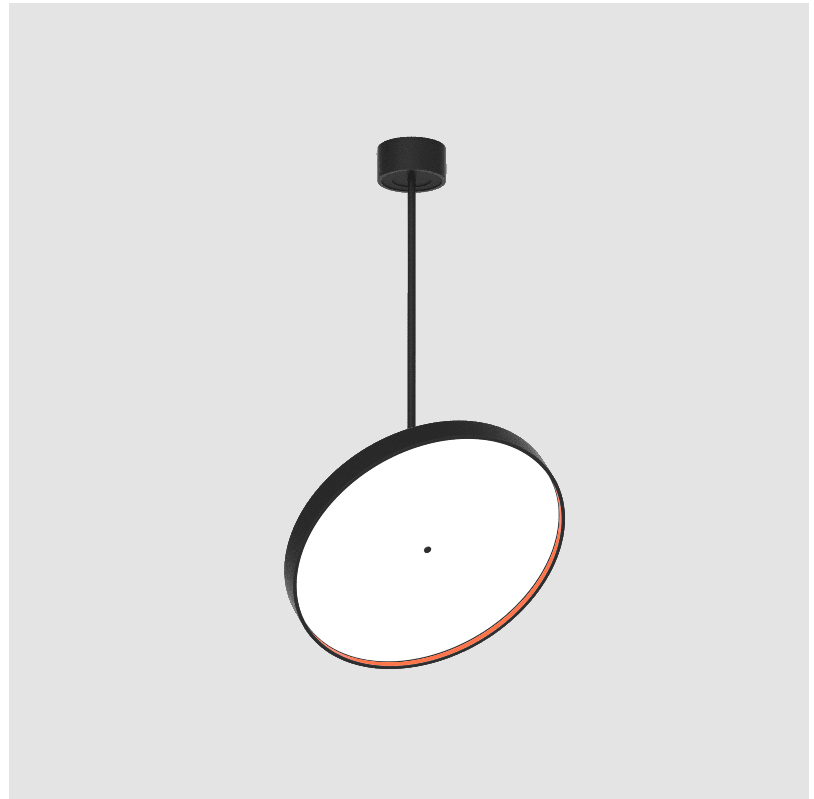

GENERAL

Series: Sign Diva Flex
Subseries: Sign Diva Flex Korona
Partner: Prolicht
Division: Architectural
Installation: Suspension
Product Type: Pendant
Mounting Location: Ceiling
Light Distribution: Adjustable

PHYSICAL

Shape: Round
Diameter (mm): 570
Diameter (in): 22 7/16
Height (mm): 870
Height (in): 34 1/4
Weight (kg): 5
Weight (lbs): 11
Diffuser: PMMA - Opal / Micro-Prism / Sparkling Secret / Vintage Industrial
Fixture Finish: SSR / BKV / CWI / CRY / HAB / UFT / ITA / RUA / FTG / MYG / LOD / PUS / FRO / FUP / KIA / POP / BLS / SPG / MEY / GOH / CHC / COM / ABZ / JAG / OBR / MOS / ROR
Fixture Material: PMMA / Extruded Aluminum / Steel

ELECTRICAL

Lamp Type: LED (Zhaga Standard)
Input Wattage (W): 58.3
Total Output Wattage (W): 46.9
Dimming: Tri-Mode (Non-Dimming and Phase Dimming (120Vac only) and 0-10V Dimming)
Driver Included: Yes
Driver Location: Integrated
Driver Type: Constant Current - Universal
Driver Class: Class 2
Input Voltage (V): 120 - 277
Constant Current (MA): 350

LED

Color Temperature (°K): 2700 / 3000 / 3500 / 4000
Max. Delivered Lumen (lm): 4978 / 5337 / 5384 / 5494
Nominal Lumen (lm): 6199 / 6646 / 6705 / 6842
CRI: >90 CRI
Lamp Life (hrs): 50000

OPTICAL

Adjustability: Rotational 170°; Tilt 90°

RATINGS AND CERTIFICATIONS

Certified By: Certified for North American Standards
IP rating: IP20