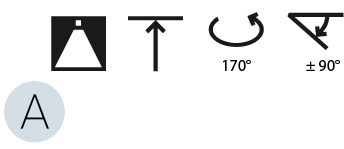

GENERAL

Series: Sign Diva Flex
Subseries: Sign Diva Flex
Partner: Prolicht
Division: Architectural
Installation: Suspension
Product Type: Pendant
Mounting Location: Ceiling
Light Distribution: Adjustable

PHYSICAL

Shape: Round
Diameter (mm): 200
Diameter (in): 7 7/8
Height (mm): 1620
Height (in): 63 3/4
Weight (kg): 2.007
Weight (lbs): 4.42
Diffuser: PMMA - Opal / Micro-Prism / Sparkling Secret / Vintage Industrial
Fixture Finish: SSR / BKV / CWI / CRY / HAB / UFT / ITA / RUA / FTG / MYG / LOD / PUS / FRO / FUP / KIA / POP / BLS / SPG / MEY / GOH / CHC / COM / ABZ / JAG / OBR / MOS / ROR
Fixture Material: PMMA / Extruded Aluminum / Steel

ELECTRICAL

Lamp Type: LED (Zhaga Standard)
Input Wattage (W): 12.1
Total Output Wattage (W): 11
Dimming: Tri-Mode (Non-Dimming and Phase Dimming (120Vac only) and 0-10V Dimming)
Driver Included: Yes
Driver Location: Integrated
Driver Type: Constant Current - Universal
Driver Class: Class 2
Input Voltage (V): 120 - 277
Constant Current (MA): 350

LED

Color Temperature (°K): 2700 / 3000 / 3500 / 4000
Max. Delivered Lumen (lm): 836 / 895 / 902 / 921
Nominal Lumen (lm): 1280 / 1370 / 1382 / 1410
CRI: >90 CRI
Lamp Life (hrs): 50000

OPTICAL

Adjustability: Rotational 170°; Tilt 90°

RATINGS AND CERTIFICATIONS

Certified By: Certified for North American Standards
IP rating: IP20