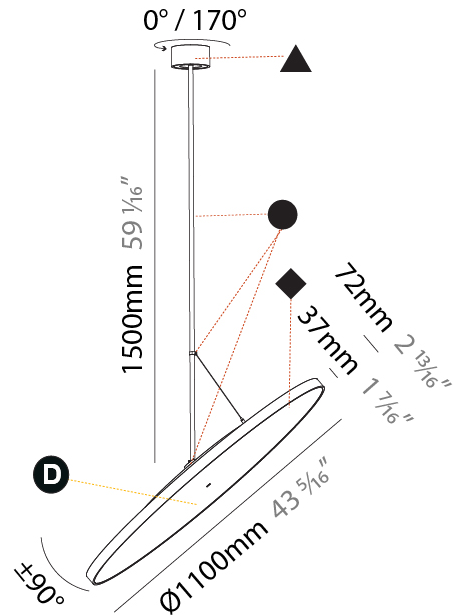

GENERAL

Series: Sign Diva Flex
Subseries: Sign Diva Flex
Partner: Prolicht
Division: Architectural
Installation: Suspension
Product Type: Pendant
Mounting Location: Ceiling
Light Distribution: Adjustable

PHYSICAL

Shape: Round
Diameter (mm): 1100
Diameter (in): 43 ⁵/₁₆"
Height (mm): 1620
Height (in): 63 ³/₄"
Weight (kg): 15.3
Weight (lbs): 33.66
Diffuser: PMMA - Opal / Micro-Prism / Sparkling Secret / Vintage Industrial
Fixture Finish: SSR / BKV / CWI / CRY / HAB / UFT / ITA / RUA / FTG / MYG / LOD / PUS / FRO / FUP / KIA / POP / BLS / SPG / MEY / GOH / CHC / COM / ABZ / JAG / OBR / MOS / ROR
Fixture Material: PMMA / Extruded Aluminum / Steel

ELECTRICAL

Lamp Type: LED (Zhaga Standard)
Input Wattage (W): 169.4
Total Output Wattage (W): 135
Dimming: Tri-Mode (Non-Dimming and Phase Dimming (120Vac only) and 0-10V Dimming)
Driver Included: Yes
Driver Location: Integrated
Driver Type: Constant Current - Universal
Driver Class: Class 2
Input Voltage (V): 120 - 277
Constant Current (MA): 600

LED

Color Temperature (°K): 2700 / 3000 / 3500 / 4000
Max. Delivered Lumen (lm): 16002 / 17172 / 19937 / 20344
Nominal Lumen (lm): 18992 / 20305 / 23575 / 24056
CRI: >90 CRI
Lamp Life (hrs): 50000

OPTICAL

Adjustability: Rotational 170°; Tilt 90°

RATINGS AND CERTIFICATIONS

Certified By: Certified for North American Standards
IP rating: IP20