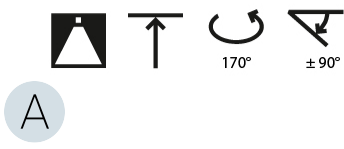

GENERAL

Series: Sign Diva Flex
Subseries: Sign Diva Flex Korona
Partner: Prolicht
Division: Architectural
Installation: Suspension
Product Type: Pendant
Mounting Location: Ceiling
Light Distribution: Adjustable

PHYSICAL

Shape: Round
Diameter (mm): 400
Diameter (in): 15 3/4
Height (mm): 1620
Height (in): 63 3/4
Weight (kg): 2.007
Weight (lbs): 4.42
Diffuser: PMMA - Opal / Micro-Prism / Sparkling Secret / Vintage Industrial
Fixture Finish: SSR / BKV / CWI / CRY / HAB / UFT / ITA / RUA / FTG / MYG / LOD / PUS / FRO / FUP / KIA / POP / BLS / SPG / MEY / GOH / CHC / COM / ABZ / JAG / OBR / MOS / ROR
Fixture Material: PMMA / Extruded Aluminum / Steel

ELECTRICAL

Lamp Type: LED (Zhaga Standard)
Input Wattage (W): 17
Total Output Wattage (W): 15.33
Dimming: Tri-Mode (Non-Dimming and Phase Dimming (120Vac only) and 0-10V Dimming)
Driver Included: Yes
Driver Location: Integrated
Driver Type: Constant Current - Universal
Driver Class: Class 2
Input Voltage (V): 120 - 277
Constant Current (MA): 500

LED

Color Temperature (°K): 3000 / 3500 / 4000
Max. Delivered Lumen (lm): 2260 / 2293 / 2340
CRI: >90 CRI
Lamp Life (hrs): 50000

OPTICAL

Adjustability: Rotational 170°; Tilt 90°

RATINGS AND CERTIFICATIONS

Certified By: Certified for North American Standards
IP rating: IP20