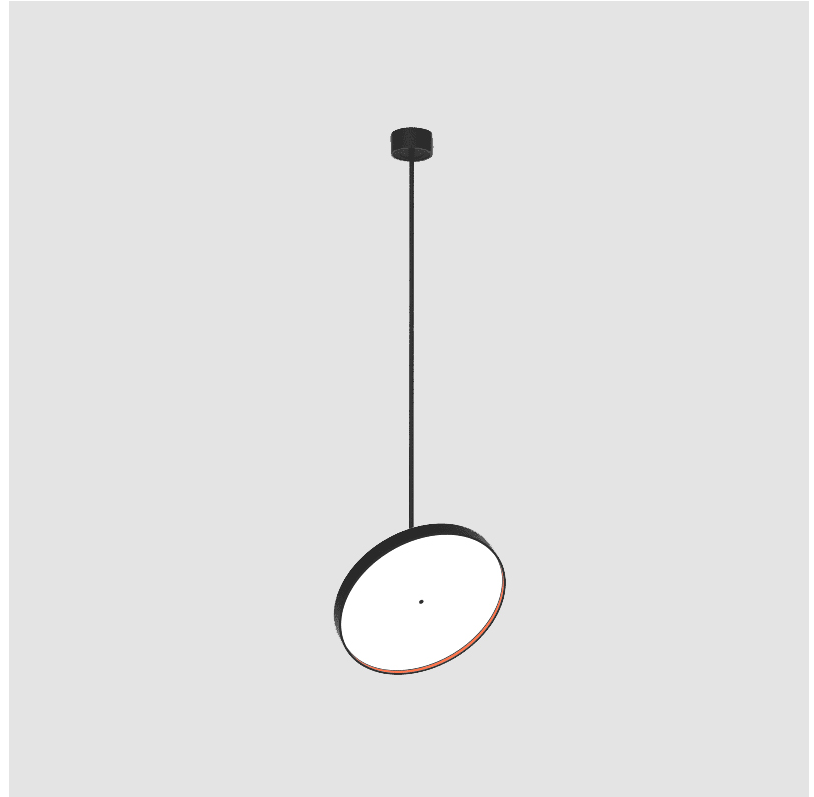

GENERAL

Series: Sign Diva Flex
Subseries: Sign Diva Flex Korona
Partner: Prolicht
Division: Architectural
Installation: Suspension
Product Type: Pendant
Mounting Location: Ceiling
Light Distribution: Adjustable

PHYSICAL

Shape: Round
Diameter (mm): 570
Diameter (in): 22 7/16
Height (mm): 1620
Height (in): 63 3/4
Weight (kg): 5
Weight (lbs): 11
Diffuser: PMMA - Opal / Micro-Prism / Sparkling Secret / Vintage Industrial
Fixture Finish: SSR / BKV / CWI / CRY / HAB / UFT / ITA / RUA / FTG / MYG / LOD / PUS / FRO / FUP / KIA / POP / BLS / SPG / MEY / GOH / CHC / COM / ABZ / JAG / OBR / MOS / ROR
Fixture Material: PMMA / Extruded Aluminum / Steel

ELECTRICAL

Lamp Type: LED (Zhaga Standard)
Input Wattage (W): 58.3
Total Output Wattage (W): 46.9
Dimming: Tri-Mode (Non-Dimming and Phase Dimming (120Vac only) and 0-10V Dimming)
Driver Included: Yes
Driver Location: Integrated
Driver Type: Constant Current - Universal
Driver Class: Class 2
Input Voltage (V): 120 - 277
Constant Current (MA): 350

LED

Color Temperature (°K): 2700 / 3000 / 3500 / 4000
Max. Delivered Lumen (lm): 4978 / 5337 / 5384 / 5494
Nominal Lumen (lm): 6199 / 6646 / 6705 / 6842
CRI: >90 CRI
Lamp Life (hrs): 50000

OPTICAL

Adjustability: Rotational 170°; Tilt 90°

RATINGS AND CERTIFICATIONS

Certified By: Certified for North American Standards
IP rating: IP20