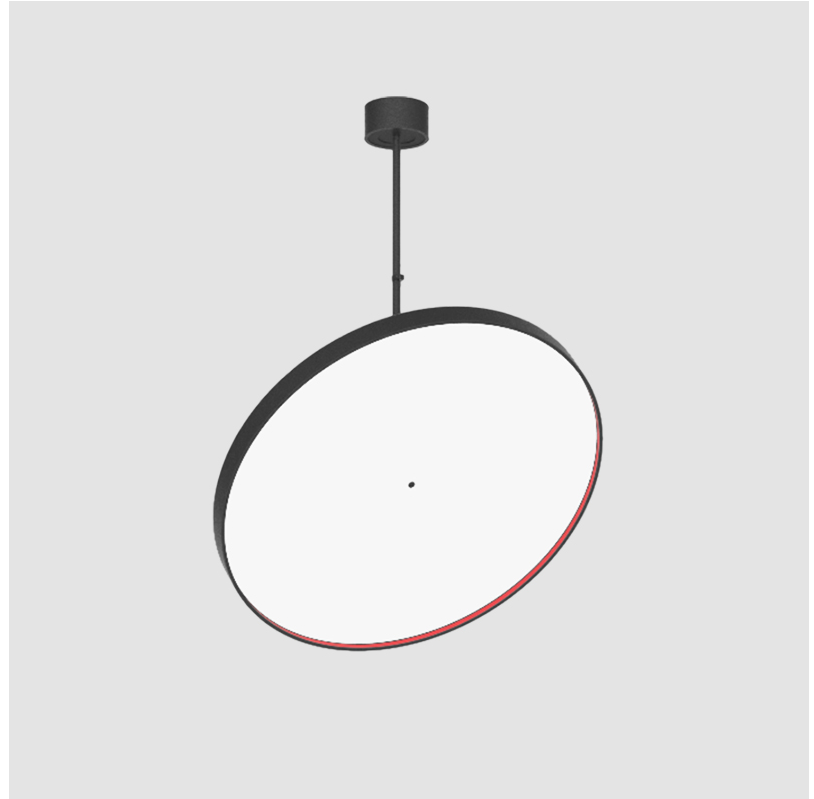

GENERAL

Series: Sign Diva Flex
Subseries: Sign Diva Flex Korona
Partner: Prolicht
Division: Architectural
Installation: Suspension
Product Type: Pendant
Mounting Location: Ceiling
Light Distribution: Adjustable

PHYSICAL

Diameter (mm): 850
Diameter (in): 33 7/16
Height (mm): 870
Height (in): 34 1/4
Weight (kg): 9
Weight (lbs): 19.8
Diffuser: PMMA - Opal / Micro-Prism / Sparkling Secret / Vintage Industrial
Fixture Finish: SSR / BKV / CWI / CRY / HAB / UFT / ITA / RUA / FTG / MYG / LOD / PUS / FRO / FUP / KIA / POP / BLS / SPG / MEY / GOH / CHC / COM / ABZ / JAG / OBR / MOS / ROR
Fixture Material: PMMA / Extruded Aluminum / Steel

ELECTRICAL

Lamp Type: LED (Zhaga Standard)
Input Wattage (W): 96.8
Total Output Wattage (W): 76.8
Dimming: Tri-Mode (Non-Dimming and Phase Dimming (120Vac only) and 0-10V Dimming)
Driver Included: Yes
Driver Location: Integrated
Driver Type: Constant Current - Universal
Driver Class: Class 2
Input Voltage (V): 120 - 277
Constant Current (MA): 600

LED

Color Temperature (°K): 2700 / 3000 / 3500 / 4000
Max. Delivered Lumen (lm): 9094 / 9806 / 11385 / 13736
Nominal Lumen (lm): 10753 / 11596 / 13461 / 13736
CRI: >90 CRI
Lamp Life (hrs): 50000

OPTICAL

Adjustability: Rotational 170°; Tilt 90°

RATINGS AND CERTIFICATIONS

Certified By: Certified for North American Standards
IP rating: IP20