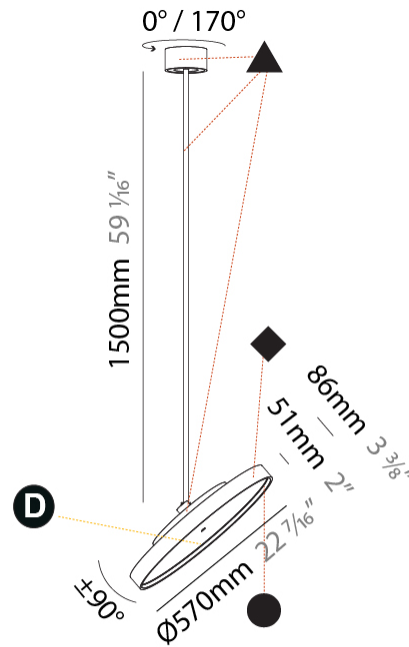

GENERAL

Series: Sign Diva Flex
Subseries: Sign Diva Flex Korona
Partner: Prolicht
Division: Architectural
Installation: Suspension
Product Type: Pendant
Mounting Location: Ceiling
Light Distribution: Adjustable

PHYSICAL

Shape: Round
Diameter (mm): 570
Diameter (in): 22 7/16
Height (mm): 1620
Height (in): 63 3/4
Weight (kg): 5
Weight (lbs): 11
Diffuser: PMMA - Opal / Micro-Prism / Sparkling Secret / Vintage Industrial
Fixture Finish: SSR / BKV / CWI / CRY / HAB / UFT / ITA / RUA / FTG / MYG / LOD / PUS / FRO / FUP / KIA / POP / BLS / SPG / MEY / GOH / CHC / COM / ABZ / JAG / OBR / MOS / ROR
Fixture Material: PMMA / Extruded Aluminum / Steel

ELECTRICAL

Lamp Type: LED (Zhaga Standard)
Input Wattage (W): 58.3
Total Output Wattage (W): 46.9
Dimming: Tri-Mode (Non-Dimming and Phase Dimming (120Vac only) and 0-10V Dimming)
Driver Included: Yes
Driver Location: Integrated
Driver Type: Constant Current - Universal
Driver Class: Class 2
Input Voltage (V): 120 - 277
Constant Current (MA): 350

LED

Color Temperature (°K): 2700 / 3000 / 3500 / 4000
Max. Delivered Lumen (lm): 4978 / 5337 / 5384 / 5494
Nominal Lumen (lm): 6199 / 6646 / 6705 / 6842
CRI: >90 CRI
Lamp Life (hrs): 50000

OPTICAL

Adjustability: Rotational 170°; Tilt 90°

RATINGS AND CERTIFICATIONS

Certified By: Certified for North American Standards
IP rating: IP20